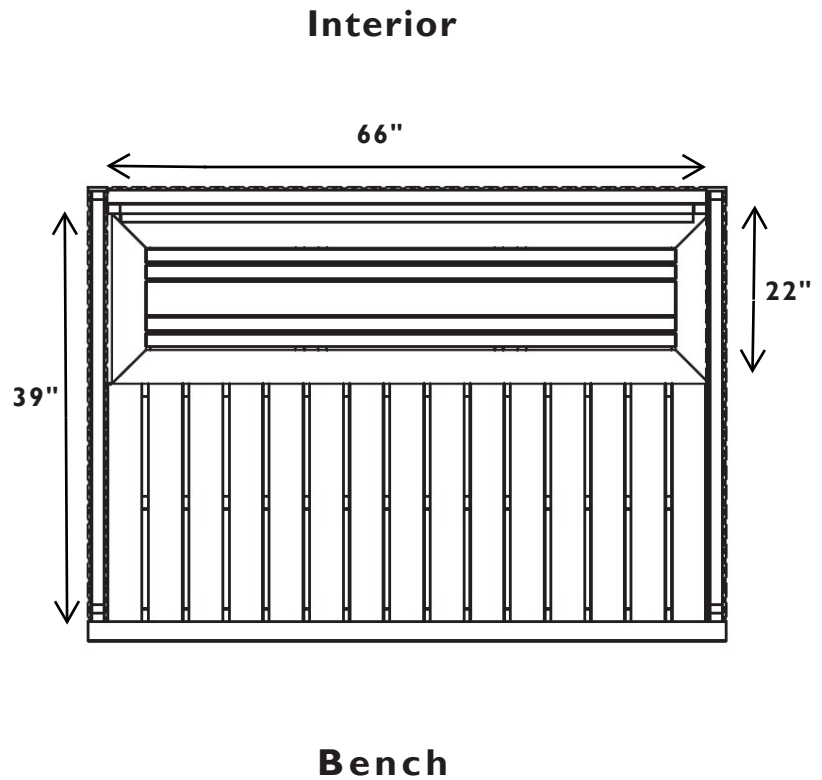

SPECIFICATIONS

Construction

Canadian Hemlock Cabin
10mm Tempered Glass
Tongue & Groove Construction
Weight: 721 lbs

Exterior

Width: 71"
Depth: 42"
Height: 75"

Interior

Width: 67"
Depth: 39"
Height: 69"
Bench: 66" x 22"
Bench Height: 20"

Bench

SPECIFICATIONS

Construction

Canadian Hemlock Cabin
10mm Tempered Glass
Tongue & Groove Construction
Weight: 721 lbs

Exterior

Width: 71"
Depth: 42"
Height: 75"

Interior

Width: 67"
Depth: 39"
Height: 69"
Bench: 66" x 22"
Bench Height: 20"